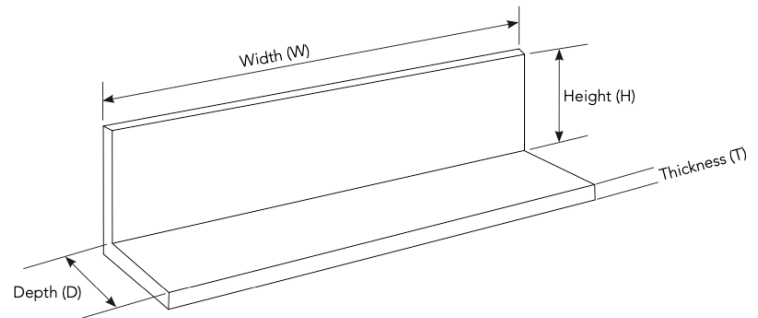

neelnox

LET
THERE
BE **DESIGN.**

FEATURES

- Premium 304 Grade Stainless Steel
- Equipped with SoundDefy™ noise concealing technology
- An appropriate slope ensures proper drainage of water
- Double walled stainless steel construction ensures no screws are visible after installation

Y-204-P

Model	Y-204-P
Product	Floating Shelf
Size	24"(W) x 4"(D) x 4"(H)
Thickness	5/8"
Slope	1/8"
Hardware	Included, Concealed

FINISHES	Polished (-P)	Brushed Bronze (-BBRZ)	Light Beige (-LTBGE)
	Brushed (-B)	Antique Brass (-ABRS)	Grey (-GRAY)
	Brushed Gold (-BGLD)	Antique Copper (-ACOP)	Beige (-BEIGE)
	Matte Black (-BLK)	Matte White (-WHT)	Polished Gold (-PGLD)
	Oil Rubbed Bronze (-ORB)	Brushed Black (-BRBLK)	Polished Rose Gold (-PRGD)
	Brushed Brass (-BBRS)	Brushed Rose Gold (-BRGD)	